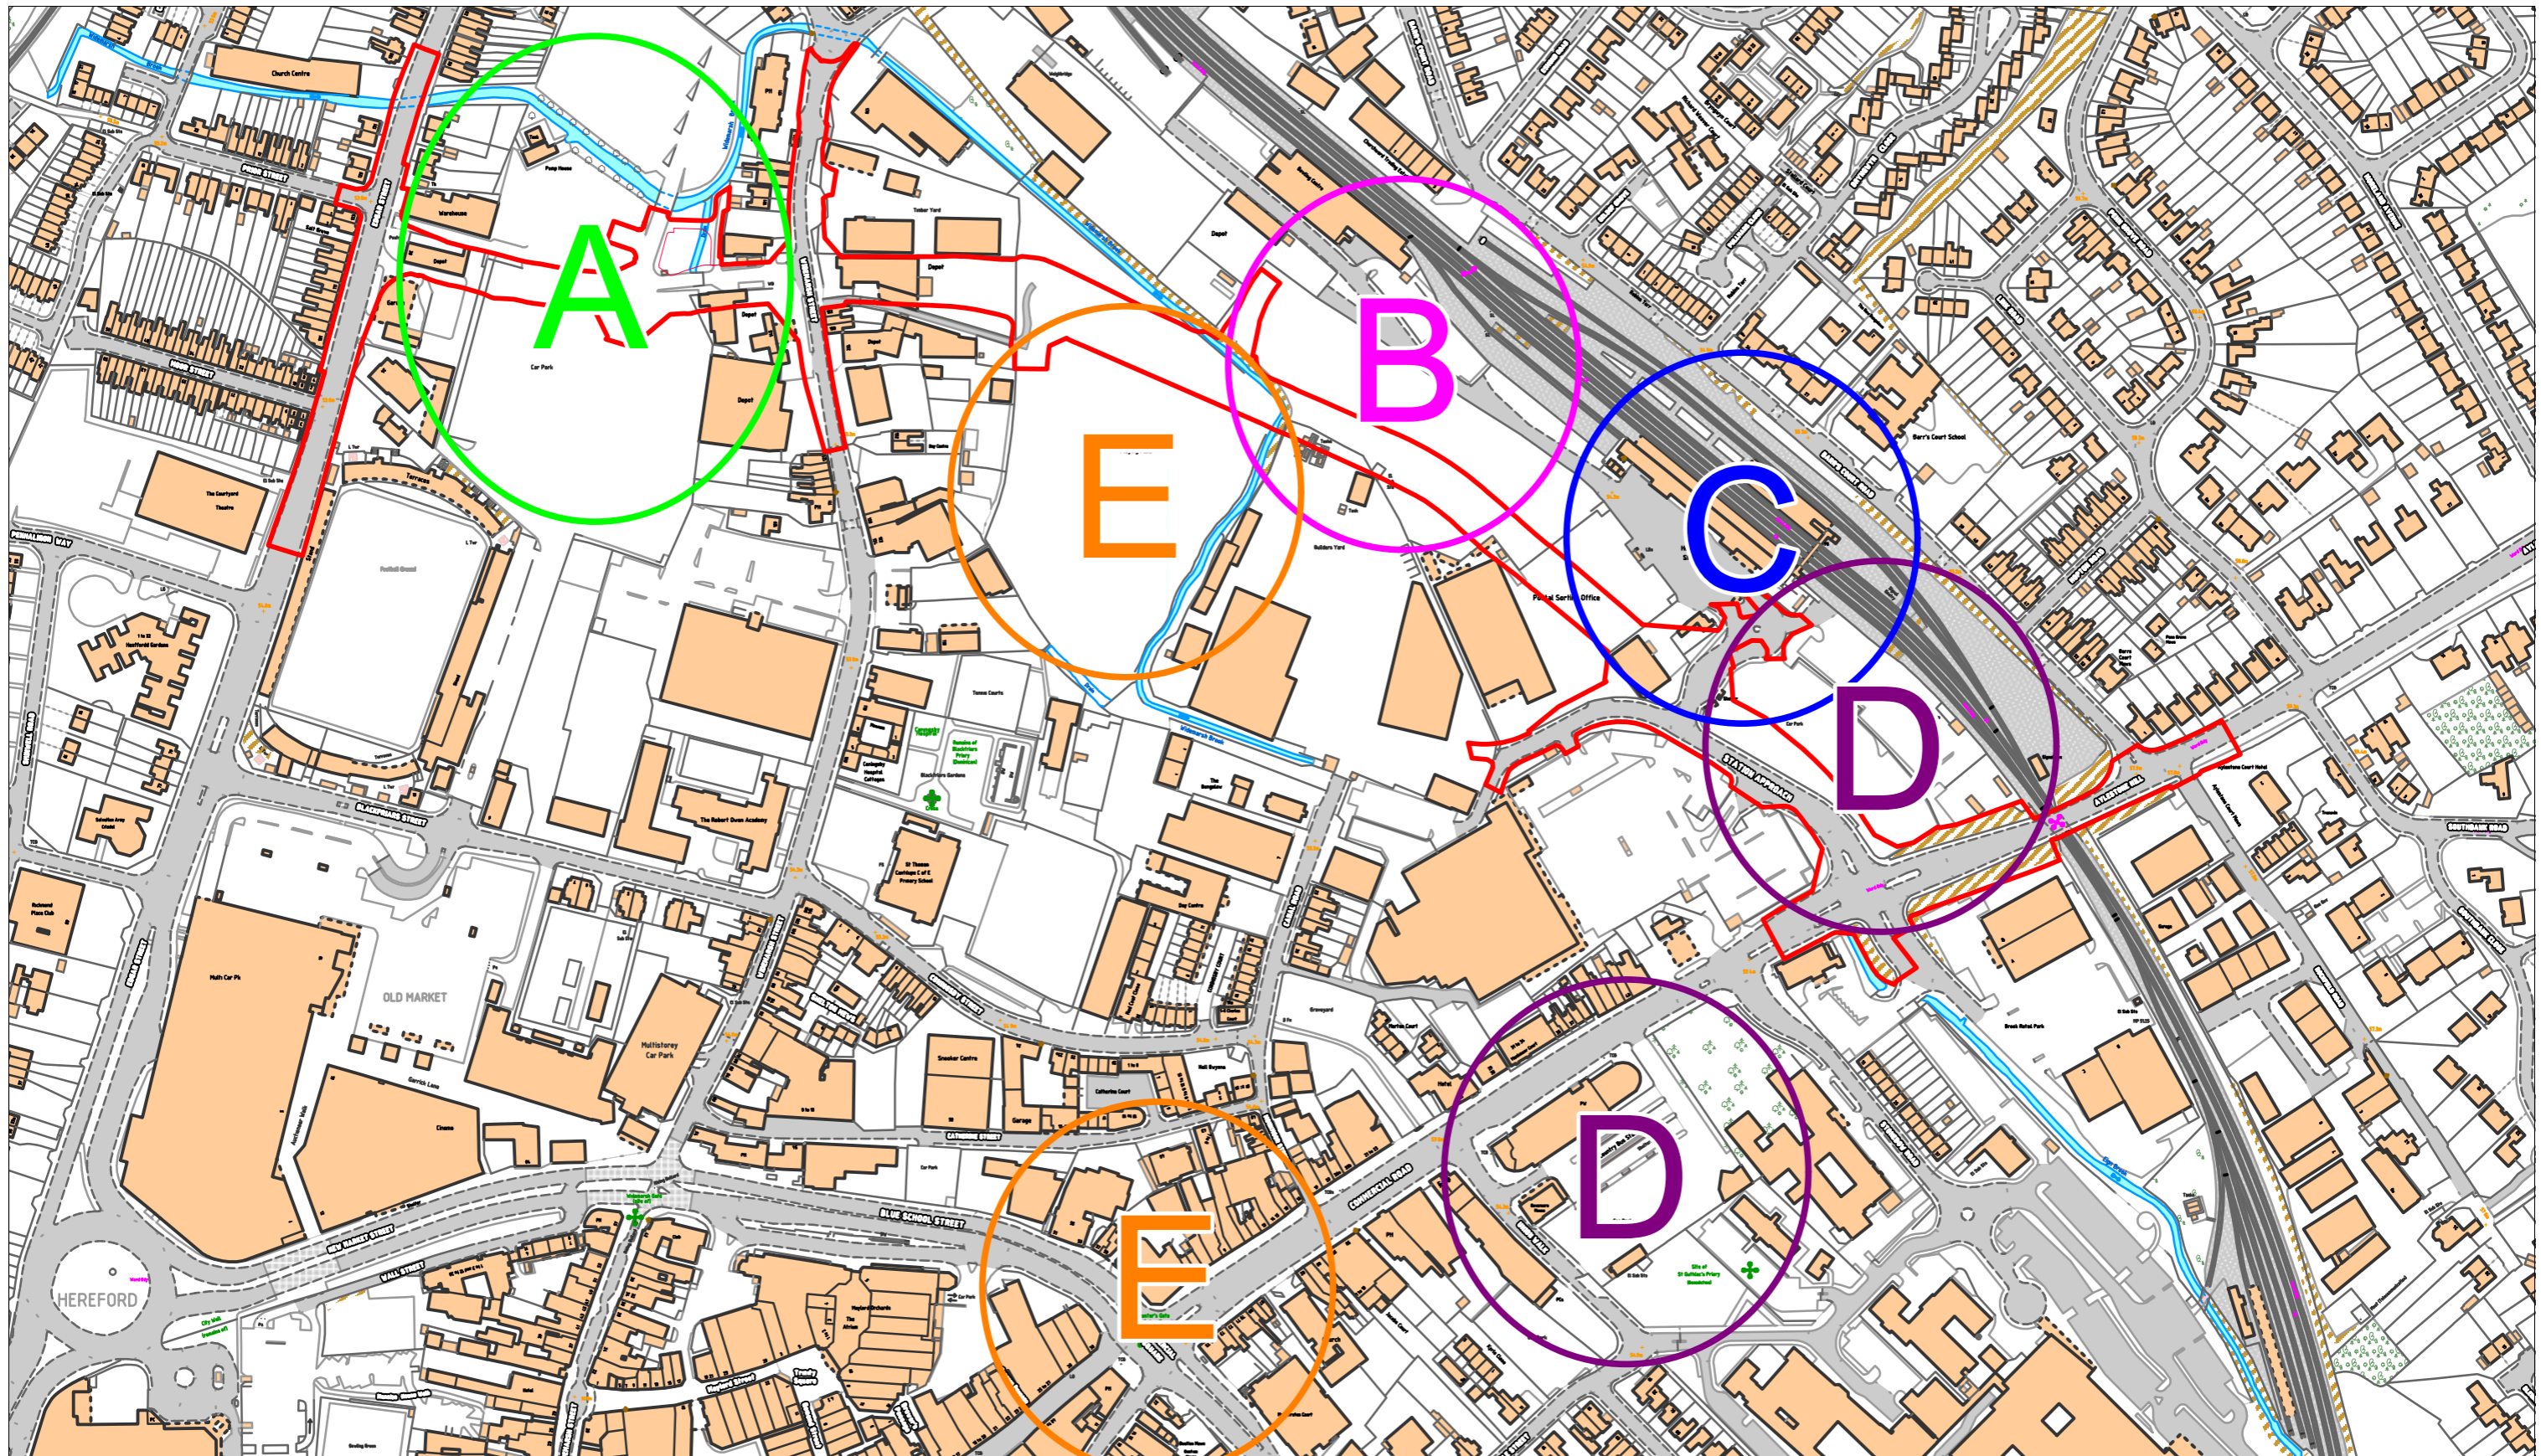

Appendix 1: Hereford: OPE early opportunity sites

A Merton Meadow identified as potential Joint Service Hub

B GP Facility

C Transport Hub

D Key Worker/Student Accommodation or Car Park

E Proposed University Site

Link Road